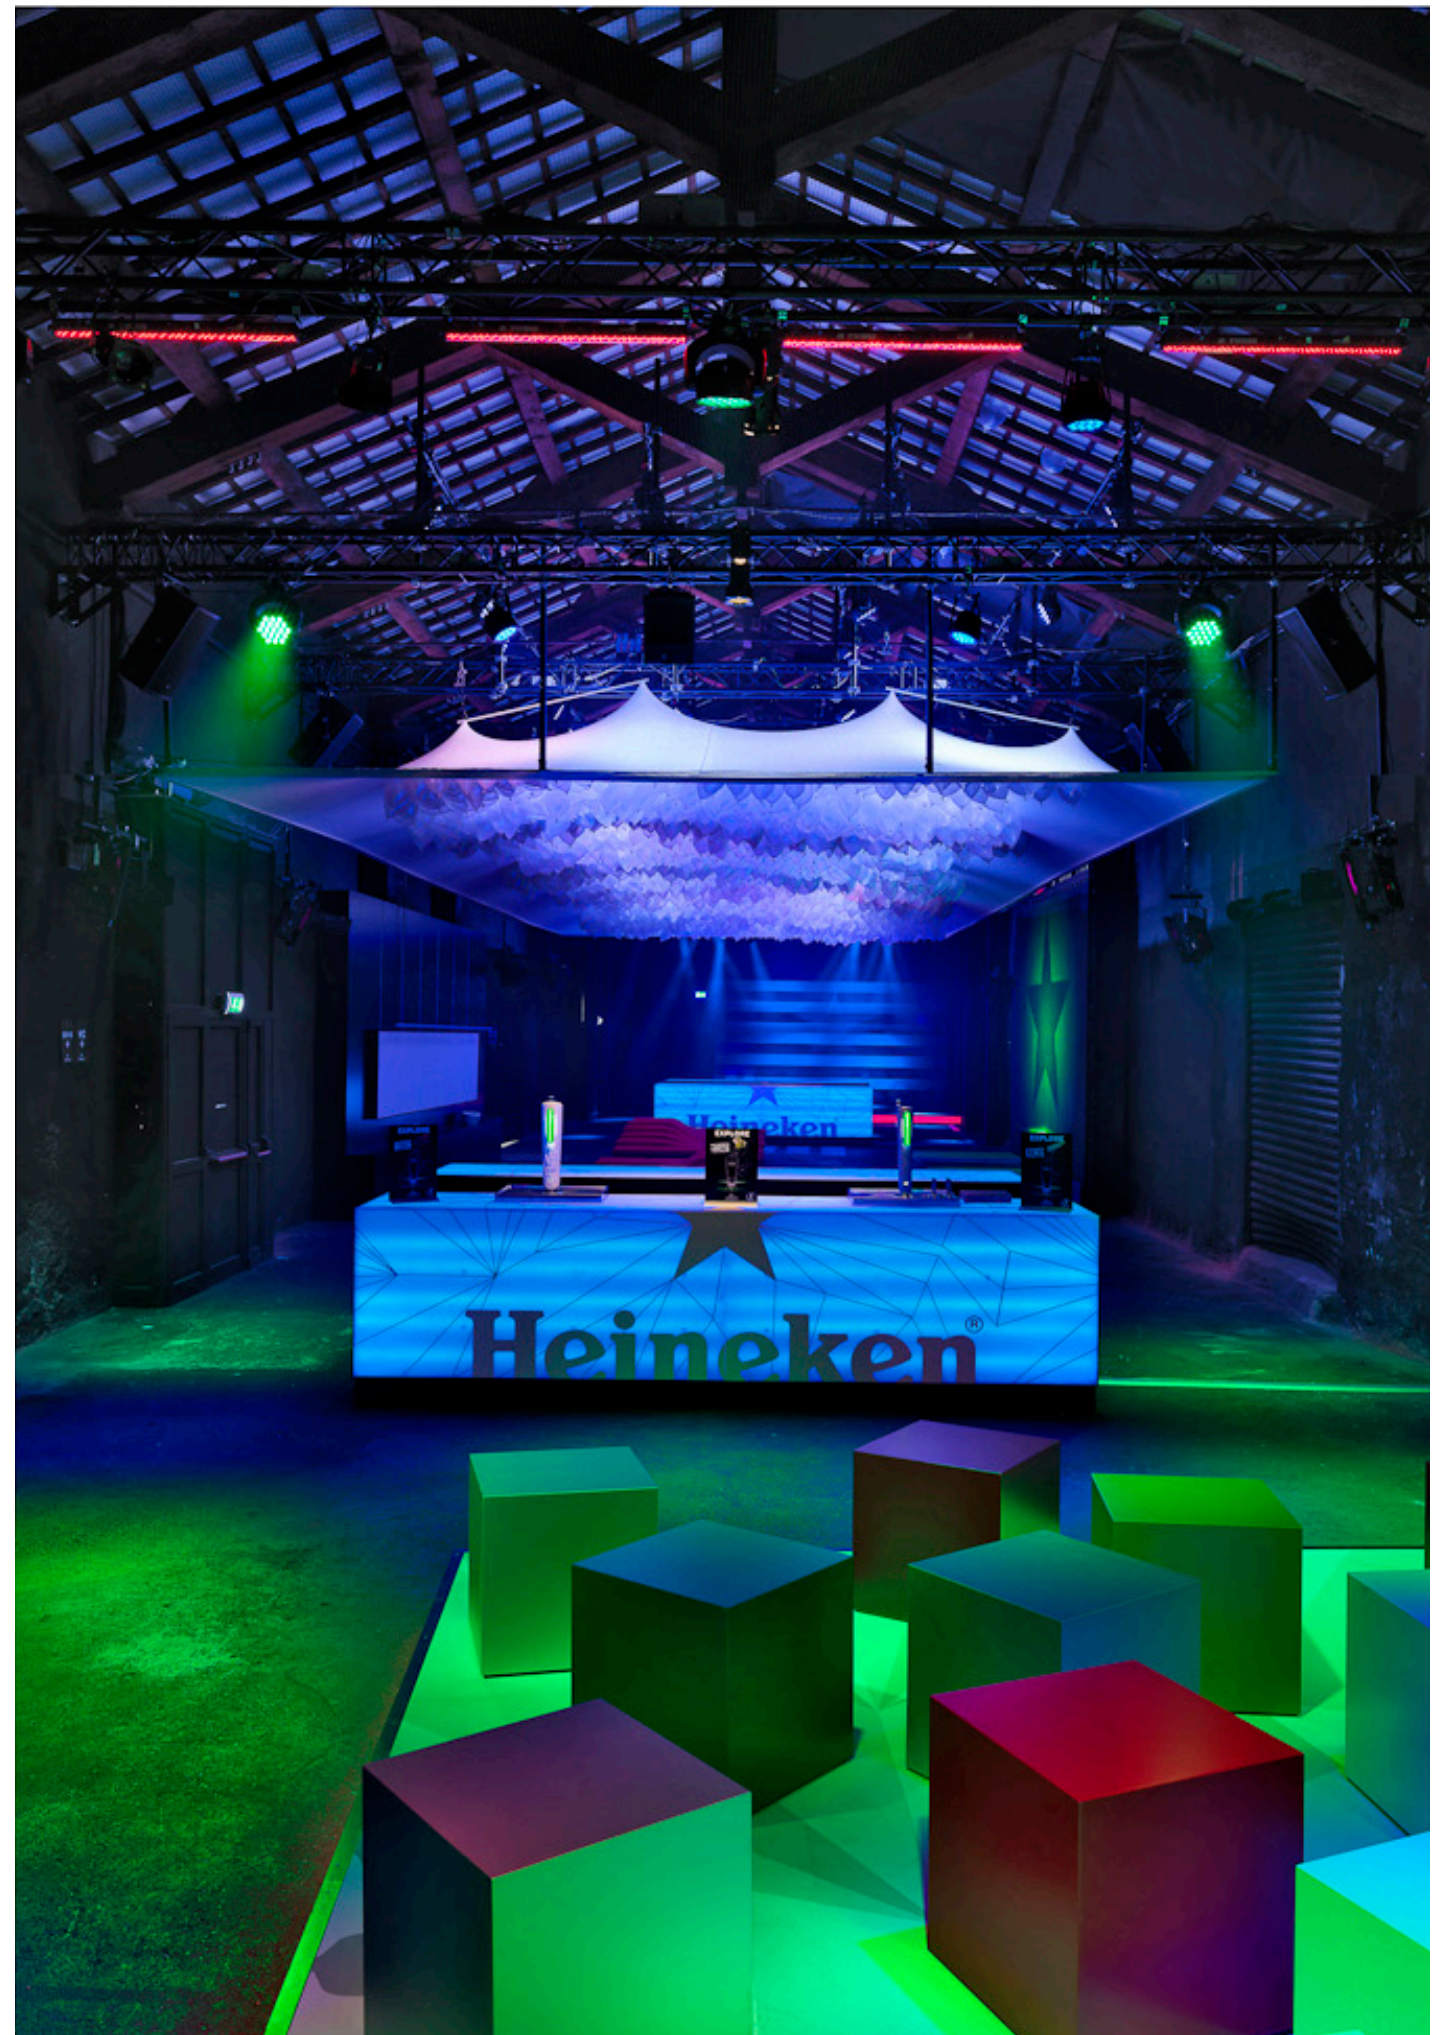

A black and white photograph of a modern office hallway. The ceiling features a grid of recessed lighting fixtures. A large, light-colored wall panel is visible, and the floor is a dark, polished surface. The word "WORK," is written in a large, bold, serif font across the wall panel.

# DISPLAY: REMEMBERING A PERFORMANCE LANDSCAPE

INTERNATIONAL FESTIVAL OF THE ARTS, WELLINGTON CITY GALLERY

# **TOBE FOOTWEAR**

**NEW ZEALAND // TWO THOUSAND & SEVEN Ƨ ELEVEN**

**DISCO-TECTURE**

**HEINEKEN DESIGN EXPLORATION:**  
SALONE INTERNAZIONALE DEL MOBILE MILANO 2012

**HEINEKEN PAVILION:**  
SALONE INTERNAZIONALE DEL MOBILE MILANO 2013