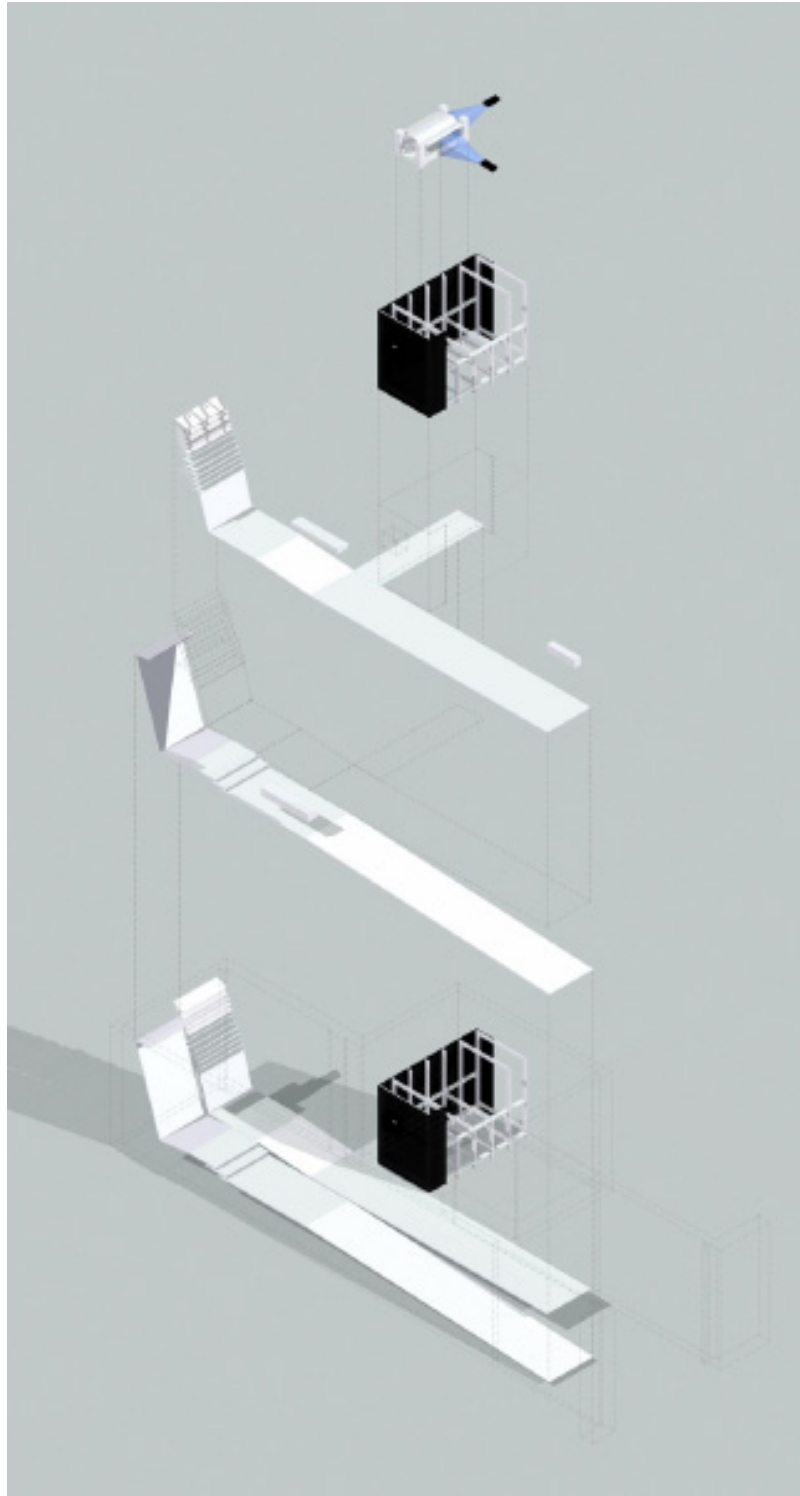

A black and white photograph of a modern office hallway. The ceiling features a grid of recessed lighting fixtures. A large, light-colored wall panel is visible, and the floor is a dark, polished surface. The word "WORK," is written in a large, bold, serif font across the wall panel.

WORK,

**LEE GIBSON**  
NEW ZEALAND // NEW YORK