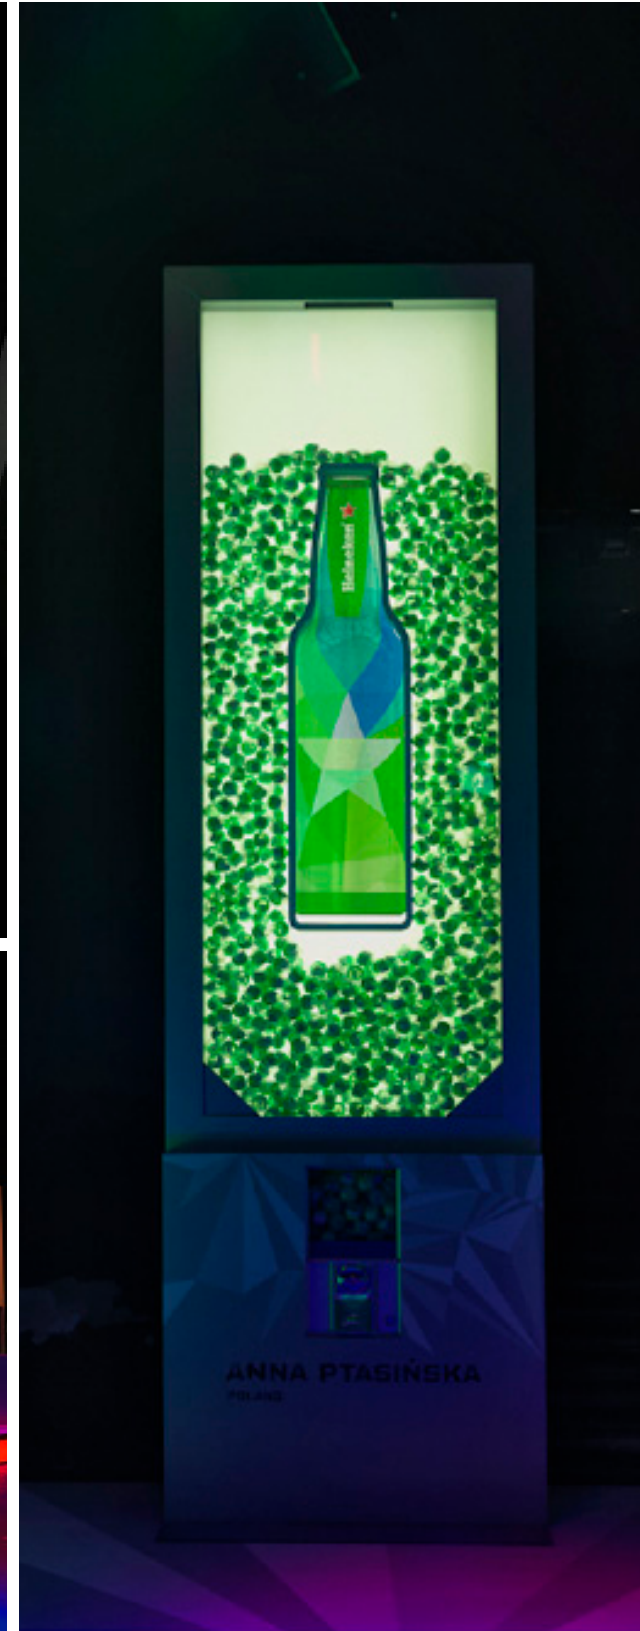

A black and white photograph of a modern office hallway. The ceiling features a grid of recessed lighting fixtures. A large, light-colored wall panel is visible, and the floor is a dark, polished surface. The word "WORK," is written in a large, bold, serif font across the wall panel.

WORK,

**LEE GIBSON**  
NEW ZEALAND // NEW YORK

# **TOBE FOOTWEAR**

**NEW ZEALAND // TWO THOUSAND & SEVEN Ƨ ELEVEN**

**DISCO-TECTURE**

**HEINEKEN DESIGN EXPLORATION:**  
SALONE INTERNAZIONALE DEL MOBILE MILANO 2012

**HEINEKEN PAVILION:**  
SALONE INTERNAZIONALE DEL MOBILE MILANO 2013

**HEINEKEN PAVILION:**  
SALONE INTERNAZIONALE DEL MOBILE MILANO 2013

**HEINEKEN PAVILION:**  
SALONE INTERNAZIONALE DEL MOBILE MILANO 2013

**ILLUSTRATION:**

fucken highlighters....